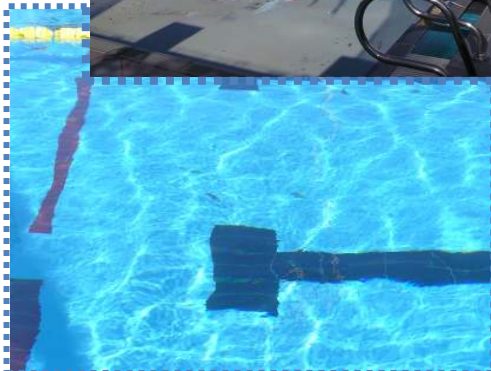

The pool needs to have an easy to clean, decorative, durable finish, so even the dog wants to dive in!!

This is what Epotec provides.

Epotec comes in a range of standard colours, including Chamois that gives a different ambience. Here's a Fibreglass pool in the Northern Territory. A topical tropical result!

Got an old fibreglass spa? ...then you can upgrade with Epotec.

Here's one in Pale Jade.

What's this?

A hard to keep clean pool, with algae well established in Marblesheen. Save your energy and cleaning time. Upgrade with Epotec, a seamless, impervious coating.

Epotec has over 20 years proven usage in swimming pools in Australasia...you can have the same benefits.

Now for something a little bigger.....the outdoor pool at The Whitlam Aquatic Centre was recently up graded using Epotec Hi Build Epoxy by Trisley Pool Services P/L. A thorough surface preparation followed by the correct application of Epotec in "Bondi", has given this high use, popular pool a new lease of life. A life that will last many, many seasons.

Epotec, THE Proven Hi Build Epoxy Pool (and spa) Coating is available for your pool. Be it Fibreglass, Marblesheen, Pebblecrete or Concrete. Epotec will give it a new lease of life. A life that's long lasting, economic and attractive. We work with you, DIY, with your painter or an Approved Applicator for a great finish, every time. Warranty available. See our web site for helpful information and more images of Epotec in action www.poolpaint.com.au